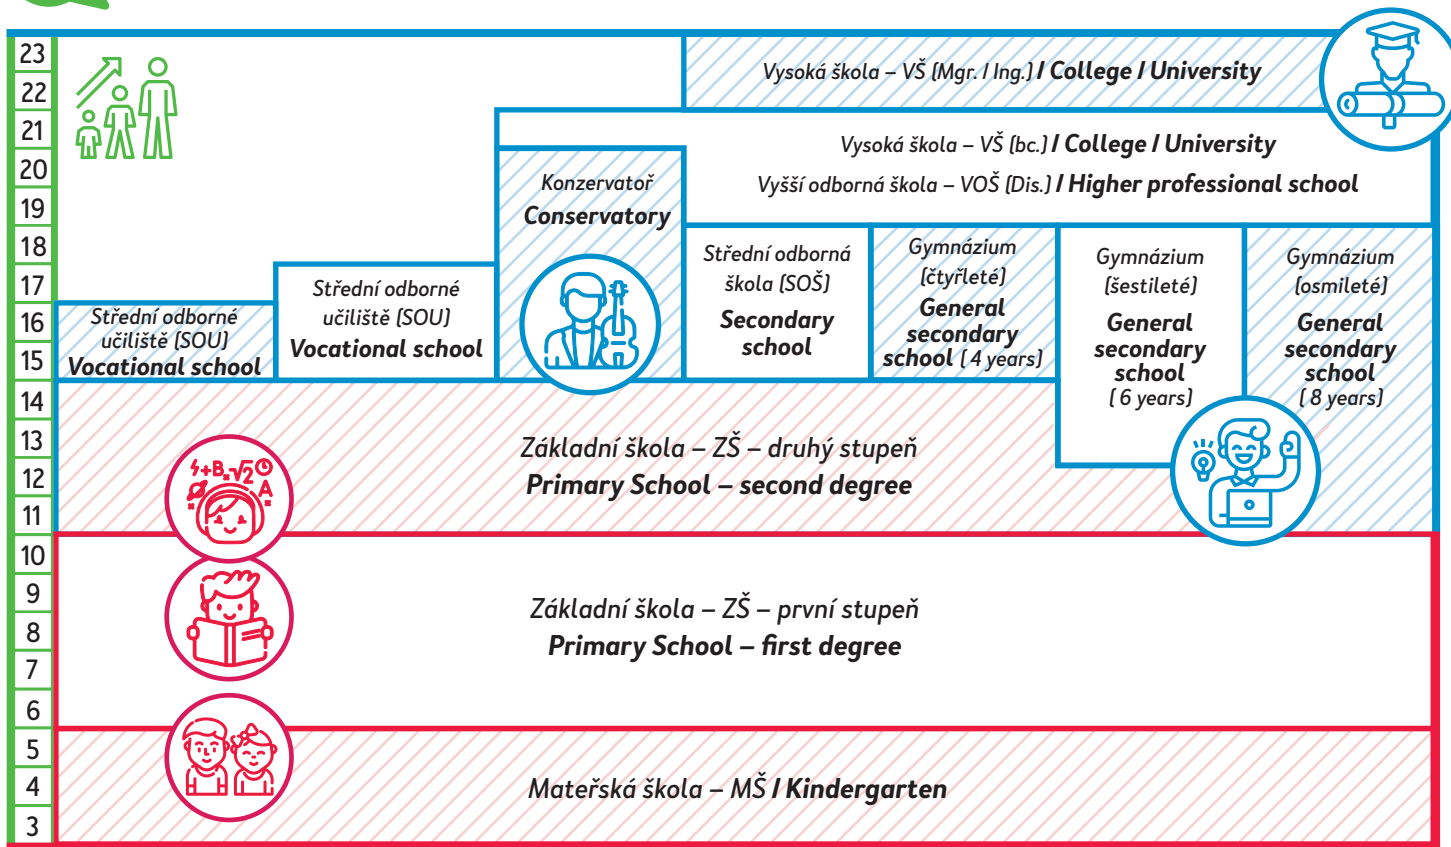

Education System in the Czech Republic

rodina pro rodiny II

EN

Education System in the Czech Republic

rodina pro rodiny II

- 1 **Kindergarten (for children 3 – 6 years of age)**
- 2 **Primary School (children 6 – 15 years of age)**
- 3 **School Year Schedule**
- 4 **Free Time Activities**
- 5 **What should I do when... (kindergarten)**
- 6 **What should I do when... (primary school)**
- 7 **Communicating with schools**